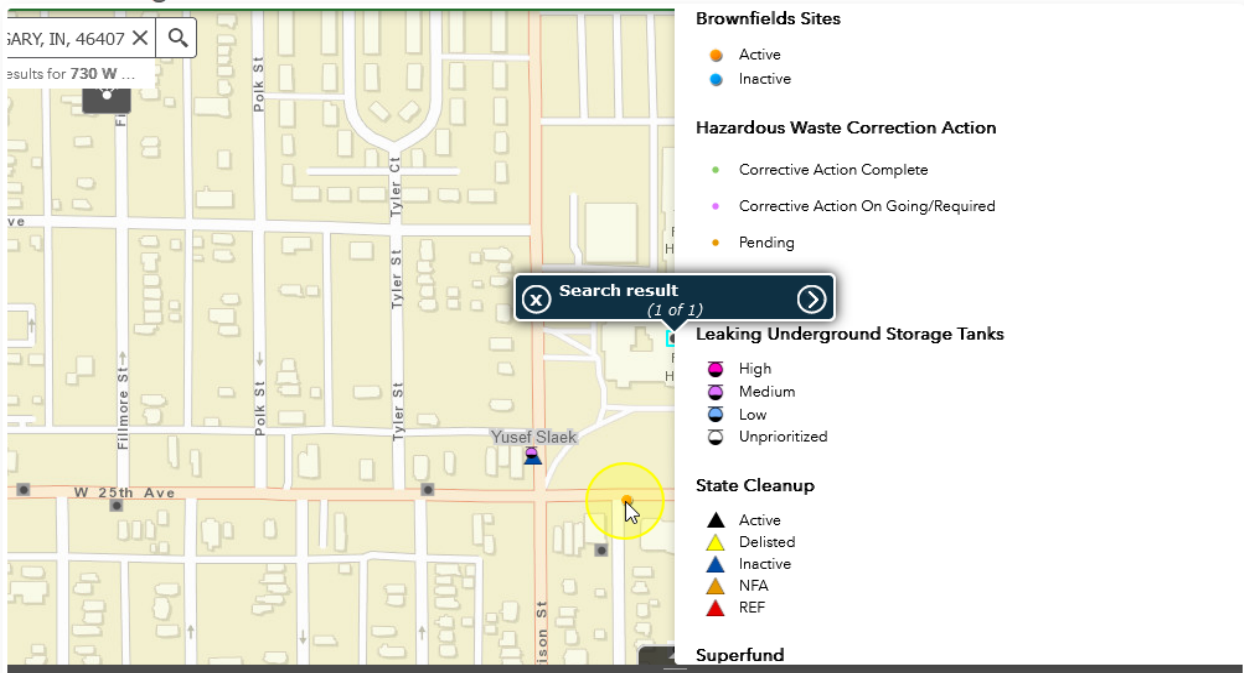

I agree to the above terms and conditions

3 Click "Layer List" which looks like a stack of papers.

4 Click Check Box next to the different IDEM programs you want to view. They will appear on the map with different symbols.

5 Click the arrow button to fold the layer list out of the way.

6 Type an address into the search box to find a specific location.

7 Click "Legend" to see what each symbol represents.

8 Each IDEM program has different symbols and different colors have different meanings.