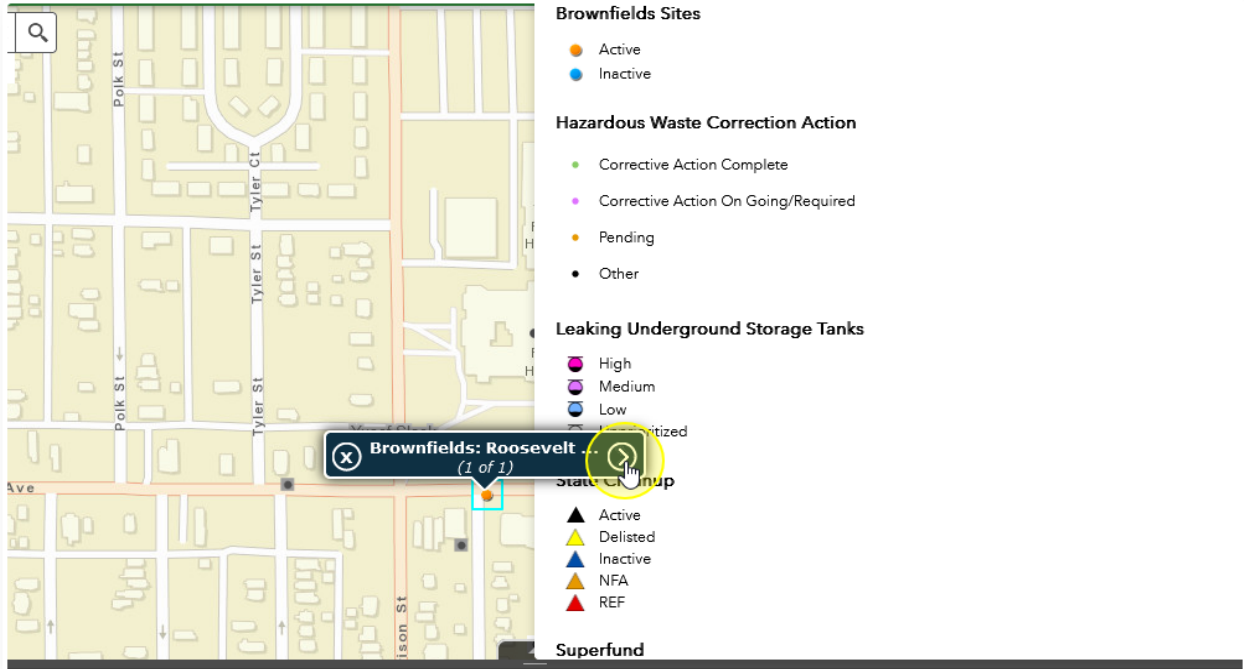

9 Click a symbol on the map and then the arrow to find more information about the location.