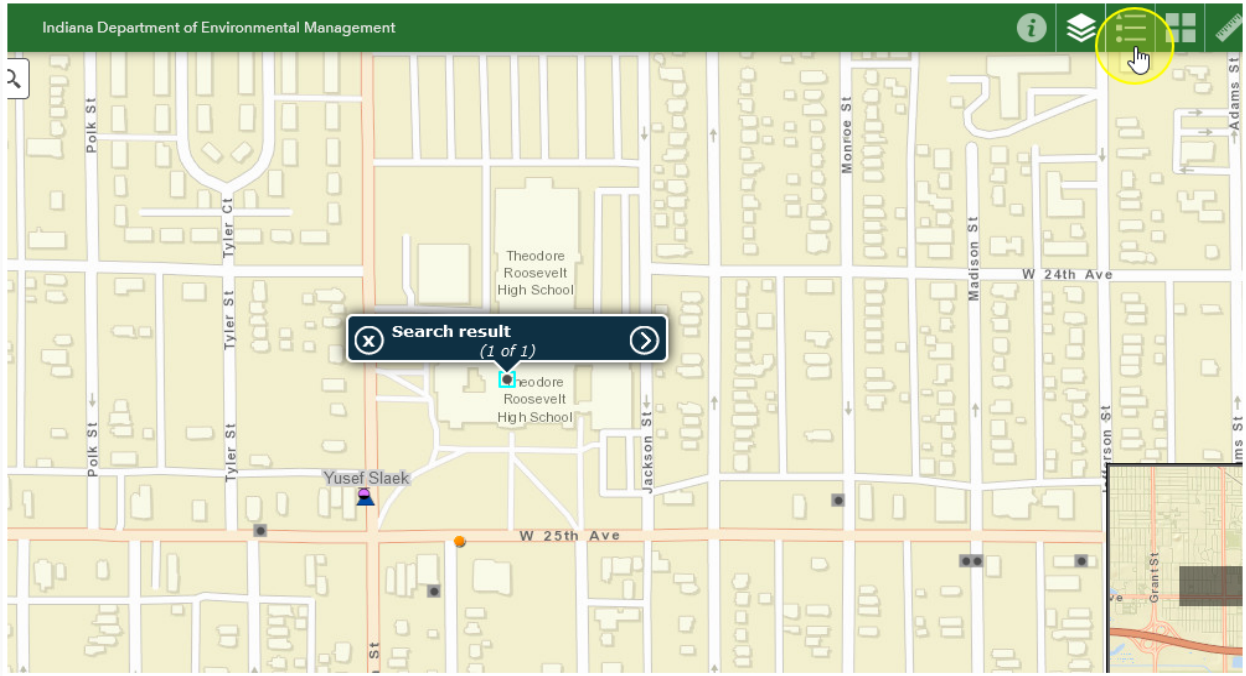

2 Click "I agree to the above terms and conditions" and click

Welcome to IDEM Interactive Map application. This application is meant to provide information to the viewers for reference purposes only. This service, including its underlying data, is distributed "AS IS" without warranties of any kind, either expressed or implied, including but not limited to warranties of suitability of a particular purpose or use.

I agree to the above terms and conditions

3 Click "Layer List" which looks like a stack of papers.

4 Click Check Box next to the different IDEM programs you want to view. They will appear on the map with different symbols.

5 Click the arrow button to fold the layer list out of the way.

6 Type an address into the search box to find a specific location.

7 Click "Legend" to see what each symbol represents.

8 Each IDEM program has different symbols and different colors have different meanings.