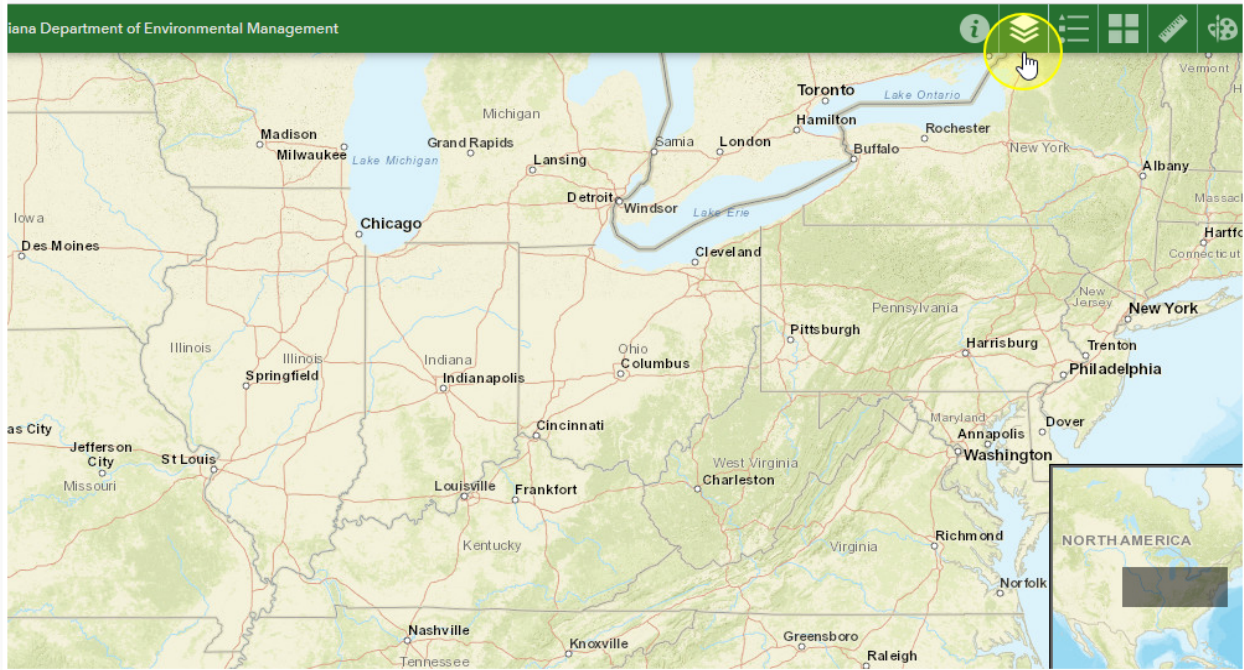

3 Click "Layer List" which looks like a stack of papers.