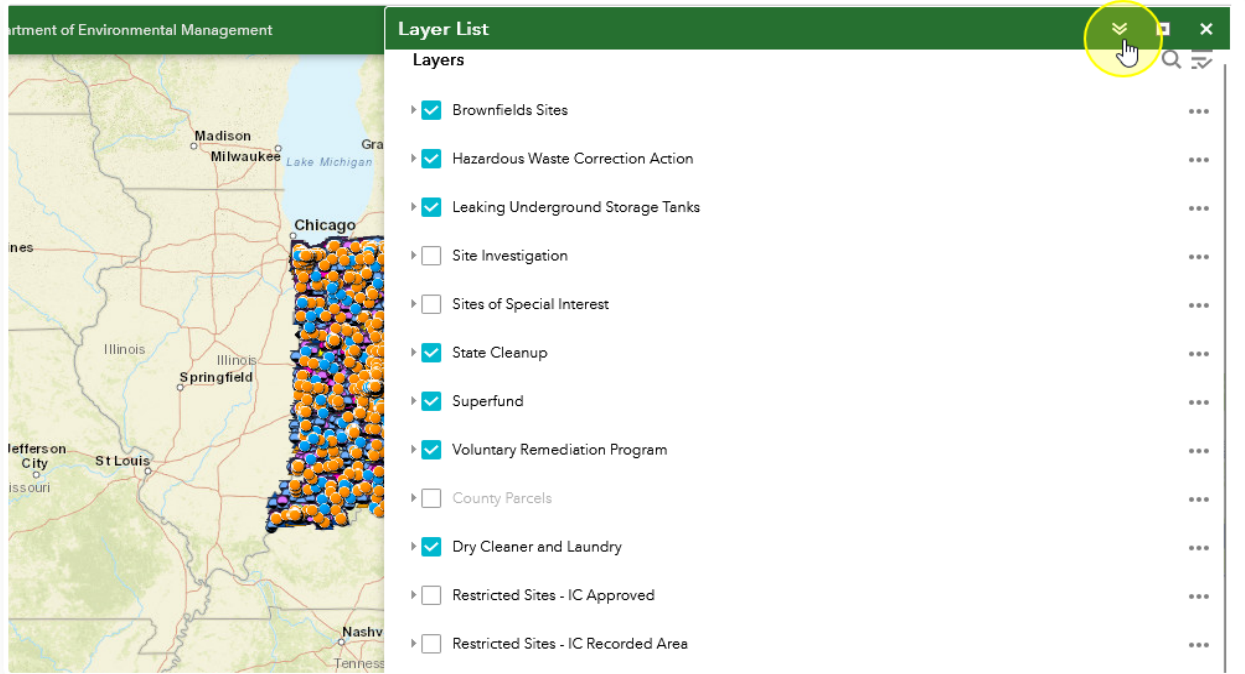

I agree to the above terms and conditions

3 Click "Layer List" which looks like a stack of papers.

4 Click Check Box next to the different IDEM programs you want to view. They will appear on the map with different symbols.

5 Click the arrow button to fold the layer list out of the way.

6 Type an address into the search box to find a specific location.

7 Click "Legend" to see what each symbol represents.

8 Each IDEM program has different symbols and different colors have different meanings.