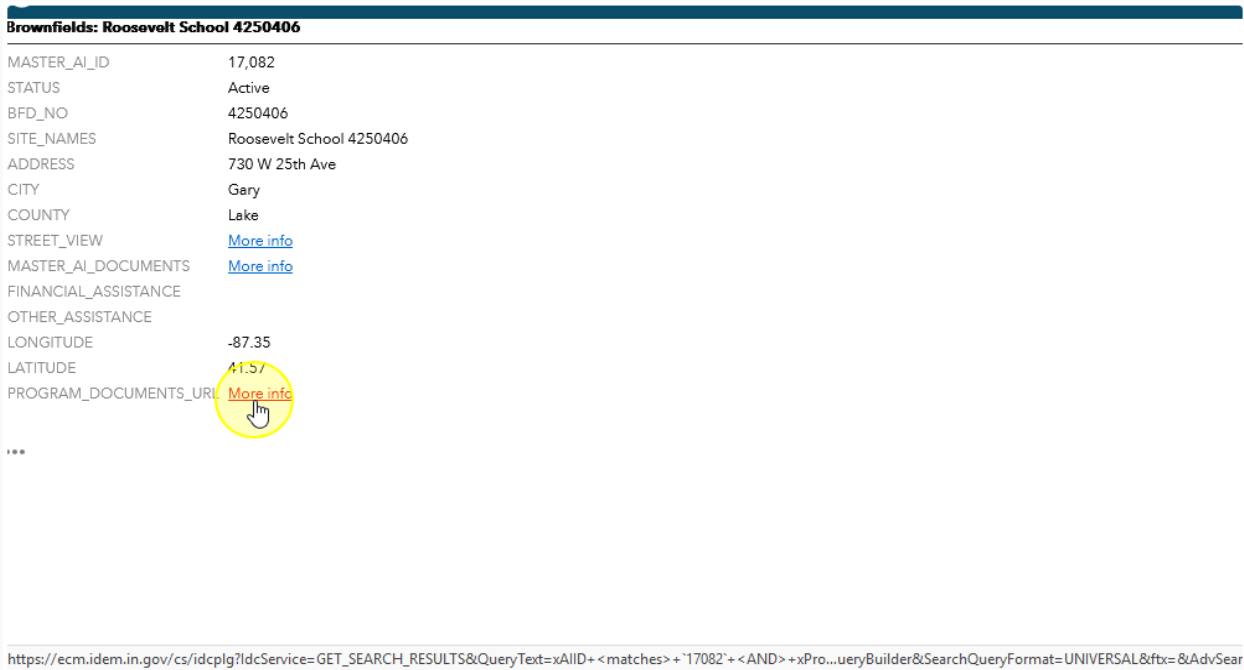

10 Click "More info" next to Program Documents to find the documents in our Virtual File Cabinet (VFC).