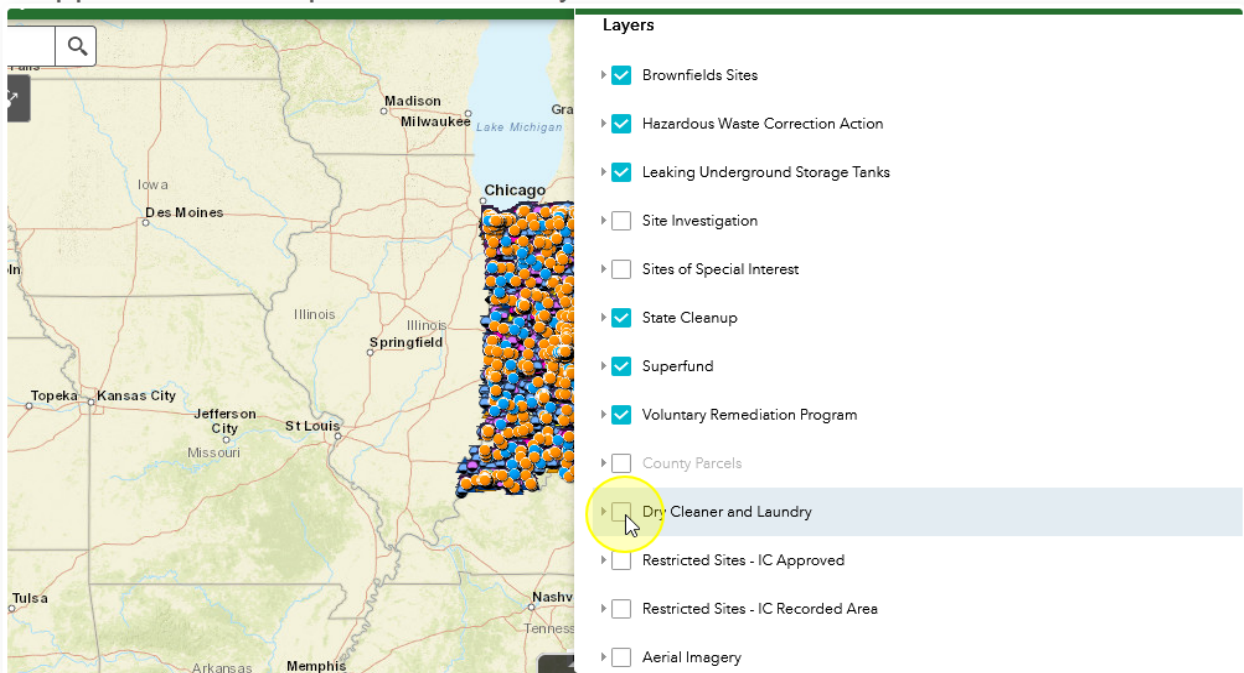

2 Click "I agree to the above terms and conditions" and click

Welcome to IDEM Interactive Map application. This application is meant to provide information to the viewers for reference purposes only. This service, including its underlying data, is distributed "AS IS" without warranties of any kind, either expressed or implied, including but not limited to warranties of suitability of a particular purpose or use.

I agree to the above terms and conditions

3 Click "Layer List" which looks like a stack of papers.

4 Click Check Box next to the different IDEM programs you want to view. They will appear on the map with different symbols.

5 Click the arrow button to fold the layer list out of the way.

6 Type an address into the search box to find a specific location.

7 Click "Legend" to see what each symbol represents.

8 Each IDEM program has different symbols and different colors have different meanings.