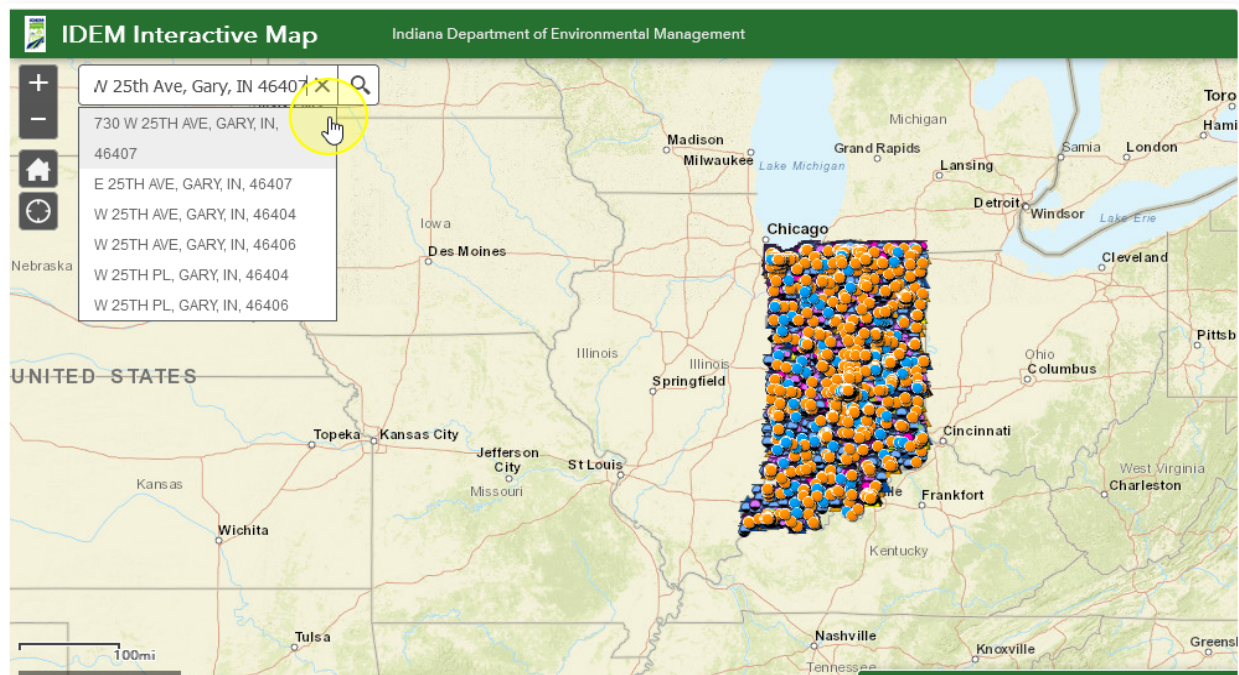

2 Click "I agree to the above terms and conditions" and click

Welcome to IDEM Interactive Map application. This application is meant to provide information to the viewers for reference purposes only. This service, including its underlying data, is distributed "AS IS" without warranties of any kind, either expressed or implied, including but not limited to warranties of suitability of a particular purpose or use.

I agree to the above terms and conditions

3 Click "Layer List" which looks like a stack of papers.

4 Click Check Box next to the different IDEM programs you want to view. They will appear on the map with different symbols.

5 Click the arrow button to fold the layer list out of the way.

6 Type an address into the search box to find a specific location.

7 Click "Legend" to see what each symbol represents.

8 Each IDEM program has different symbols and different colors have different meanings.